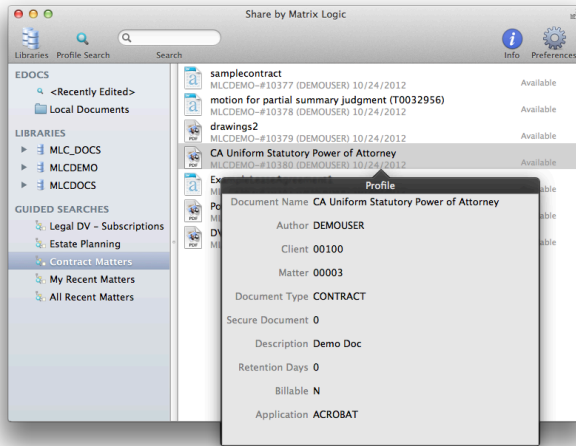

Share by Matrix Logic

For Mac OS X

Introducing Share by Matrix Logic, providing fast simple access to your eDOCS DM libraries from the Mac with a user interface familiar to OS X users.

Features include

- Search, Profile Search
- Open and Edit existing documents
- Save new documents and new versions
- View document profiles, history
- Share documents and references with others
- Check in, Check out.

Share for Mac is very easy to install. Ideal for the casual DM user or remote worker. Communication via HTTP or HTTPS.

Requirements

- eDOCS DM Server
- Matrix Logic Device Server (or existing WirelessDMS Device Server licenses)
- Mac OS X 10.7 (Lion) or newer.