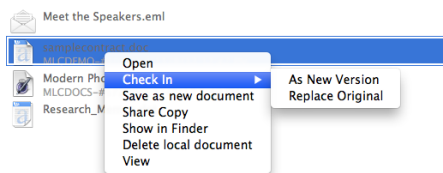

Share by Matrix Logic

For Mac OS X

Introducing Share by Matrix Logic, providing fast simple access to your eDOCS DM libraries from the Mac with a user interface familiar to OS X users.

Features include

- Search, Profile Search
- Open and Edit existing documents
- Save new documents and new versions
- View document profiles, history
- Share documents and references with others
- Check in, Check out.

Share for Mac is very easy to install. Ideal for the casual DM user or remote worker. Communication via HTTP or HTTPS.

Requirements

- eDOCS DM Server
- Matrix Logic Device Server (or existing WirelessDMS Device Server licenses)
- Mac OS X 10.7 (Lion) or newer.